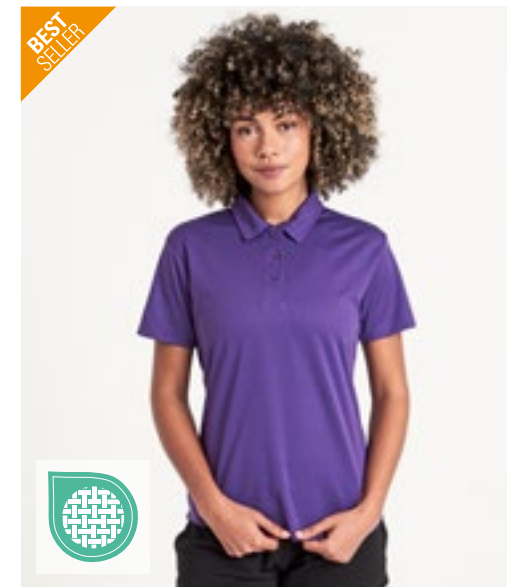

JC040 | JC040 Cool Polo

100% Polyester
S, M, L, XL, XXL, 3XL, 4XL, 5XL
140 g/m² Just Cool

S, M, L, XL, XXL, 3XL, 4XL, 5XL

ARCTIC WHITE	FRENCH NAVY	JET BLACK	

S, M, L, XL, XXL, 3XL

BOTTLE GREEN	BURGUNDY	CHARCOAL (SOLID)	FIRE RED
HEATHER GREY (SOLID)	HOT PINK	KELLY GREEN	LIME GREEN
ORANGE CRUSH	PURPLE	ROYAL BLUE	SAPPHIRE BLUE
SKY BLUE	SUN YELLOW	TURQUOISE BLUE	

Ingezette mouw met 3-knoopssluiting | Zelfgekleurde knoppen | AWD's eigen Neoteric™ textuurweefsel met inherente wickability | Nekband in dezelfde stof met tape | Tweedraads gestikte boord | Kraag uit dezelfde stof | Eenvoudig afscheurlabel

JC045 | JC045 Women's Cool Polo

100% Polyester
XS, S, M, L, XL, XXL
140 g/m² Just Cool

XS, S, M, L, XL, XXL

ARCTIC WHITE	JET BLACK		

XS, S, M, L, XL

FIRE RED	FRENCH NAVY	PURPLE	ROYAL BLUE
SAPPHIRE BLUE	SUN YELLOW		

Ingezet mouwontwerp met drie knopenlijst | Zelfgekleurde knoppen | AWD's eigen Neoteric™ weefselstructuur met inherente wickability | Nekband in dezelfde stof met tape | Tweedraads gestikte boord | Kraag en manchetten van dezelfde stof | Eenvoudig afscheurlabel maakt het perfect voor rebranding