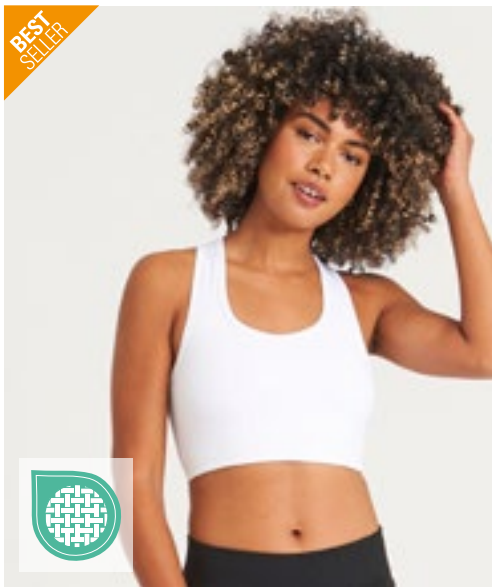

BEST SELLER

JustCool AWDIs

JC017 | JC017

**Women's Cool Sports Crop Top**

90% Nylon / 10% Elastaan

XXS, XS, S, M, L, XL

250 g/m<sup>2</sup>

Just Cool