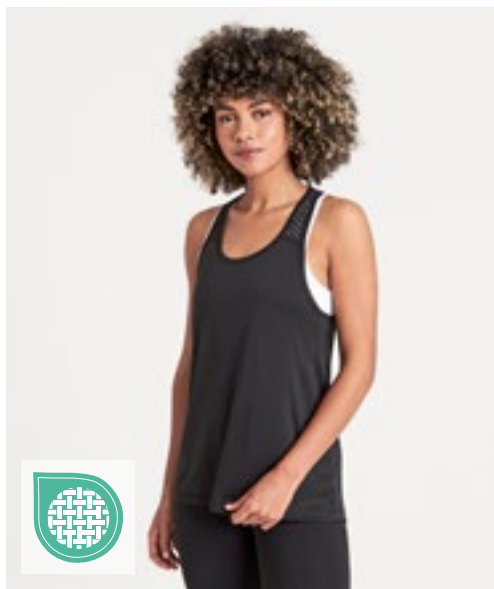

**JustCool**  
AWDis

JC027 | JC027

**Women's Cool Smooth Workout Vest**

100% Polyester

XXS, XS, S, M, L, XL

135 g/m<sup>2</sup>

Just Cool

XXS, XS, S, M, L, XL