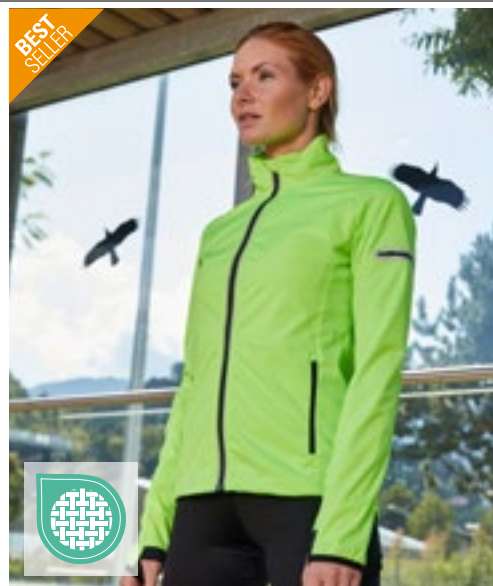

JN1125 | JN1125 **Ladies' Sports Softshell Jacket**

100% Polyester
S, M, L, XL, XXL
180 g/m²

James&Nicholson

BLACK/LIGHT RED	BRIGHT BLUE/BRIGHT YELLOW	BRIGHT GREEN/BLACK
BRIGHT ORANGE/BLACK	BRIGHT YELLOW/BRIGHT BLUE	LIGHT RED/BLACK
NAVY/BRIGHT YELLOW	TITAN/BLACK	WHITE/BRIGHT GREEN

Functionele softshell jas voor sport-, vrijetijds- en promotiedoeleinden | Lichtgewicht, elastisch, 3-laags functioneel materiaal met TPU-membraan | Wind- en waterdicht (5000 mm waterkolom) | Ademend en dampdoorlatend (5.000 g / m² / 24 uur) | Naden niet verzegeld | Reflecterende rits over de hele lengte bedekt met kinbescherming | Twee zijzakken met ritsen | 2 binnenzakken | Opstaande kraag | Zak op de mouw en achterkant met reflecterende print | Elastische mouwbanden met duimgaten | Langer aan de achterkant | Op maat gemaakte vorm

JAMES & NICHOLSON
by dist-ox