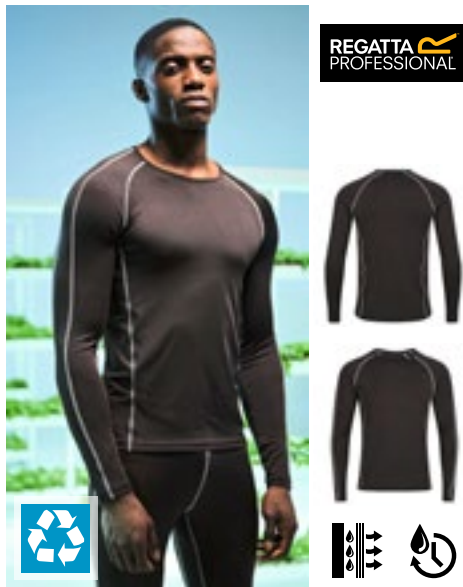

REGATTA
PROFESSIONAL

RG228 | TRS228 **Pro Long Sleeve Base Layer Top**
92% Polyester / 8% Elastaan
S, M, L, XL, XXL, 3XL
180 g/m² Regatta Professional

BLACK

Gerecycleerd polyester | Gerecycleerde isolatie | Stretch stof | Lange mouwen | Goede vochtafdrijving | Sneldrogend | Uit te knippen label