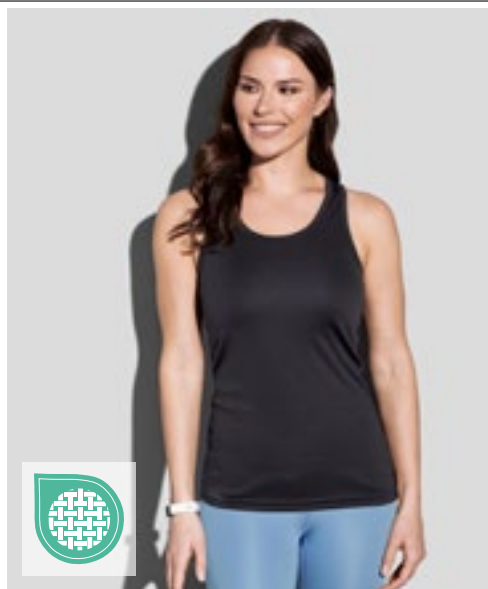

S8110 | ST8110

Sports Top Women

100% Polyester

S, M, L, XL

140 g/m²

Stedman®

BLACK OPAL | SWEET PINK | WHITE

Racerback | Halsuitsnijding en armsgat met bias | Gladde en slanke stof | Klein, reflecterend ACTIVE-DRY °-logo op de achterkant | Klein label in de kraag | Onderhoudslabel in zijnaad | Zijnaden | Wassen op 40 ° C | Nauwsluitend