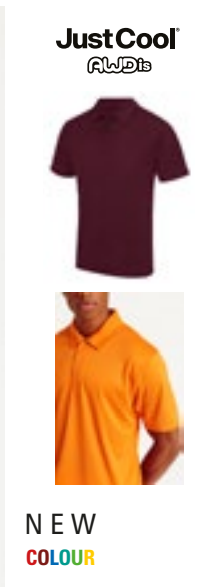

JC040 | JC040 Cool Polo

100% Polyester
S, M, L, XL, XXL, 3XL, 4XL, 5XL
140 g/m² Just Cool

S, M, L, XL, XXL, 3XL, 4XL, 5XL

ARCTIC WHITE	FRENCH NAVY	JET BLACK	

S, M, L, XL, XXL, 3XL

BOTTLE GREEN	BURGUNDY	CHARCOAL (SOLID)	FIRE RED
HEATHER GREY (SOLID)	HOT PINK	KELLY GREEN	LIME GREEN
ORANGE CRUSH	PURPLE	ROYAL BLUE	SAPPHIRE BLUE
SKY BLUE	SUN YELLOW	TURQUOISE BLUE	

Ingezette mouw met 3-knoopssluiting | Zelfgekleurde knoppen | AWD's eigen Neoteric™ textuurweefsel met inherente wickability | Nekband in dezelfde stof met tape | Tweedraads gestikte boord | Kraag uit dezelfde stof | Eenvoudig afscheurlabel

JC045 | JC045 Women's Cool Polo

100% Polyester
XS, S, M, L, XL, XXL
140 g/m² Just Cool

XS, S, M, L, XL, XXL

ARCTIC WHITE	JET BLACK		

XS, S, M, L, XL

FIRE RED	FRENCH NAVY	PURPLE	ROYAL BLUE
SAPPHIRE BLUE	SUN YELLOW		

Ingezet mouwontwerp met drie knopenlijst | Zelfgekleurde knoppen | AWD's eigen Neoteric™ weefselstructuur met inherente wickability | Nekband in dezelfde stof met tape | Tweedraads gestikte boord | Kraag en manchetten van dezelfde stof | Eenvoudig afscheurlabel maakt het perfect voor rebranding