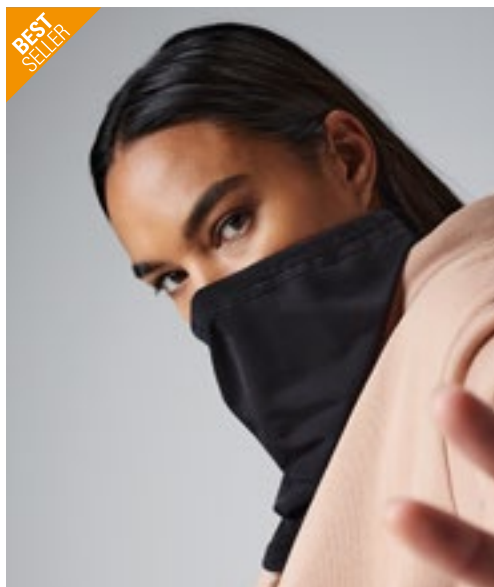

BEST
SELLER

Beechfield
ORIGINAL HEADWEAR