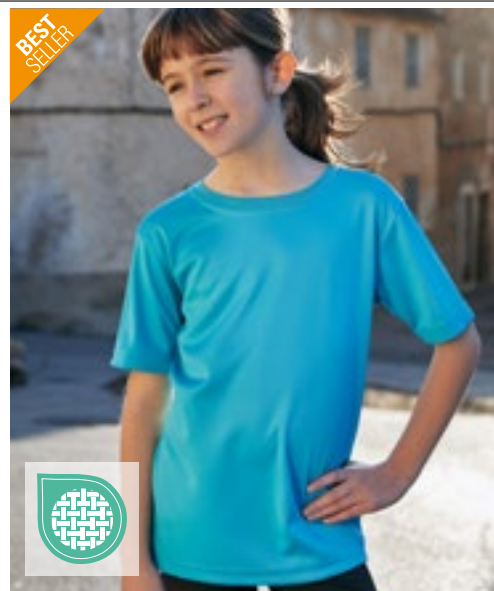

JN358K | JN358K **Junior Active-T**

TEAMSPORT & OPLEIDING (T-SHIRTS)