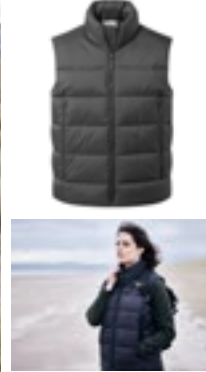

**CRAGHOPPERS**  
EXPERT

**CEB008** | CEB008 **Expert Padded Vest**

Buiten: 100% Polyamide, Binnen+Voering: 100% Polyester  
XS, S, M, L, XL, XXL, 3XL  
60 g/m<sup>2</sup>

Craghoppers Expert

BLACK DARK NAVY