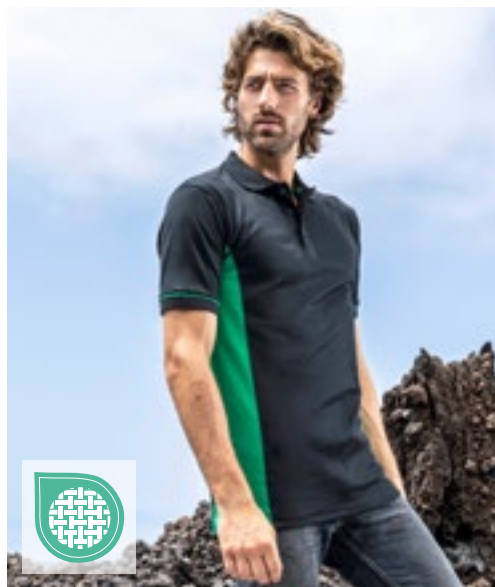

JustCool
AWDs

JC041 | JC041 SuperCool Performance Polo

100% Polyester
S, M, L, XL, XXL
170 g/m²

Just Cool

ARCTIC WHITE FIRE RED FRENCH NAVY JET BLACK

Knoopsluiting met drie gelijkgekleurde knopen | Zelfgekleurde knopen | Halve maan juk | Zijpanelen in dezelfde stof | Drop tail met zijspalten voor extra comfort | Verbeterde SuperCool-stof met superieure afvoerende eigenschappen en antibacteriële afwerking | Saffierblauwe getapete nek in dezelfde stof | Tweedraads gestikte boord | Kraag en manchetten van dezelfde stof | Eenvoudig afscheurlabel maakt het perfect voor rebranding | Plat gebreide ribkraag

KUSTOM KIT.

K730 | KK730 Women's Classic Fit Sleeveless Polo

100% Katoen
34 (XS/8), 36 (S/10), 38 (M/12), 40 (L/14), 42 (XL/16), 44 (XXL/18), 46 (3XL/20)
210 g/m²

Kustom Kit

NAVY/WHITE RASPBERRY/WHITE WHITE/NAVY

Reserve knoop | Versterkte nekband | Schuine knopenlijst | Zijspalten

promodoro

E4520 | 4520 Men's Functional Contrast Polo

55% Katoen / 45% Polyester
S, M, L, XL, XXL, 3XL
160 g/m²

Promodoro

BLACK/KELLY GREEN BLACK/LIGHT GREY (SOLID) BLACK/RED
GRAPHITE (SOLID)/SAFETY YELLOW NAVY/LIGHT GREY (SOLID) WHITE/BLACK
WHITE/INDIGO

3 Knoopsluiting in de kleur van het shirt | Reserveonderzijde | Zijsplit | Manchetten met bias | Contrasterend zijpaneel | Transpiratie absorberend | CoolDry-afwerking | Kleur wit is geschikt voor sublimatiedruk | Piqué-look | 55% gekamd katoen / 45% polyester

promodoro

E4525 | 4525 Women's Functional Contrast Polo

55% Katoen / 45% Polyester
XS, S, M, L, XL, XXL
160 g/m²

Promodoro

WHITE/BLACK WHITE/INDIGO