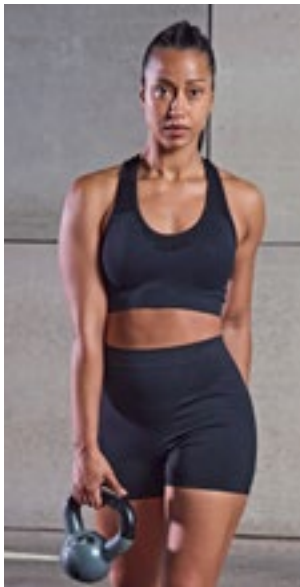

STRETCH Label

TL301 | TL301 **Ladies' Seamless Shorts**

60% Nylon / 32% Polyester / 8% Elastaan (Black: 96% Nylon / 4% Elastaan)

XXS/XS, S/M, L/XL

265 g/m²

Tombo

BLACK DARK GREY MARL PURPLE MARL

Nauw aansluitende short in stretch melange stof | Naadloos gebreid voor comfort | Blinde stiksels bij de zoom en volwassen tailleband | Tombo scheurlabel