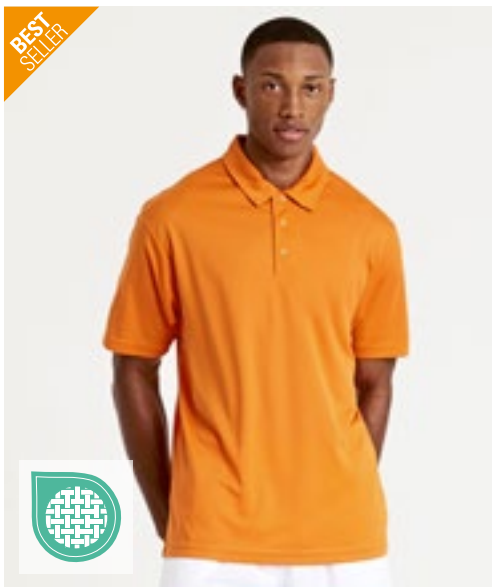

JC040 | JC040 Cool Polo

100% Polyester
S, M, L, XL, XXL, 3XL, 4XL, 5XL
140 g/m² Just Cool

S, M, L, XL, XXL, 3XL, 4XL, 5XL

ARCTIC WHITE	FRENCH NAVY	JET BLACK	

S, M, L, XL, XXL, 3XL

BOTTLE GREEN	BURGUNDY	CHARCOAL (SOLID)	FIRE RED
HEATHER GREY (SOLID)	HOT PINK	KELLY GREEN	LIME GREEN
ORANGE CRUSH	PURPLE	ROYAL BLUE	SAPPHIRE BLUE
SKY BLUE	SUN YELLOW	TURQUOISE BLUE	

Ingezette mouw met 3-knoopssluiting | Zelfgekleurde knoppen | AWD's eigen Neoteric™ textuurweefsel met inherente wickability | Nekband in dezelfde stof met tape | Tweedraads gestikte boord | Kraag uit dezelfde stof | Eenvoudig afscheurlabel

JC045 | JC045 Women's Cool Polo

100% Polyester
XS, S, M, L, XL, XXL
140 g/m² Just Cool

XS, S, M, L, XL, XXL

ARCTIC WHITE	JET BLACK		

XS, S, M, L, XL

FIRE RED	FRENCH NAVY	PURPLE	ROYAL BLUE
SAPPHIRE BLUE	SUN YELLOW		

Ingezet mouwontwerp met drie knopenlijst | Zelfgekleurde knoppen | AWD's eigen Neoteric™ weefselstructuur met inherente wickability | Nekband in dezelfde stof met tape | Tweedraads gestikte boord | Kraag en manchetten van dezelfde stof | Eenvoudig afscheurlabel maakt het perfect voor rebranding