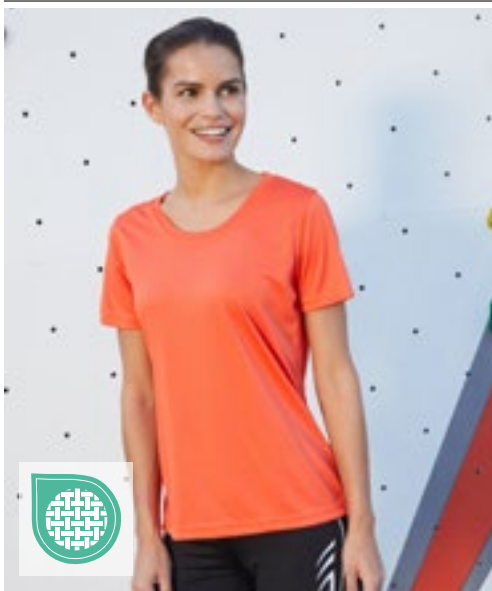

TEAMSPORT & OPLEIDING (T-SHIRTS)

JN357 | JN357 **Ladies' Active-T**