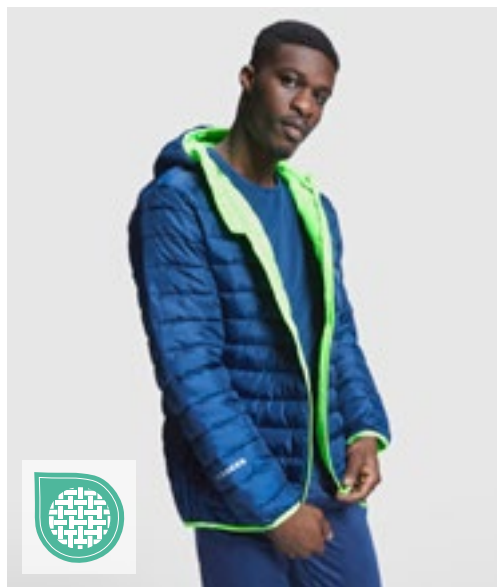

RY5097 | RA5097 **Unisex Norway Sport Jacket**

100% Polyester
S, M, L, XL, XXL
290 g/m²

Roly

BLACK 02/RED 60	NAVY BLUE 55/FLUOR GREEN 222	ROYAL BLUE 05/NAVY BLUE 55

Buiten: 100% polyester, 300T, binnen: 100% polyester, voering: 100% polyester, lichtgewicht, 290 g/m² | Ritssluiting over de gehele lengte met kinbescherming en trekker in contrasterende kleur | Capuchon | Zijzakken met rits en trekker in contrasterende kleur | Reflecterende details op mouwen en achterkant | Artikel is 4 cm langer dan het NORWAY-model | Elastische stofrand aan manchetten, zoom en capuchon in contrasterende kleur | Tas voor het opbergen van de jas | Windbestendig | Regenbestendig

ROLY Sport.