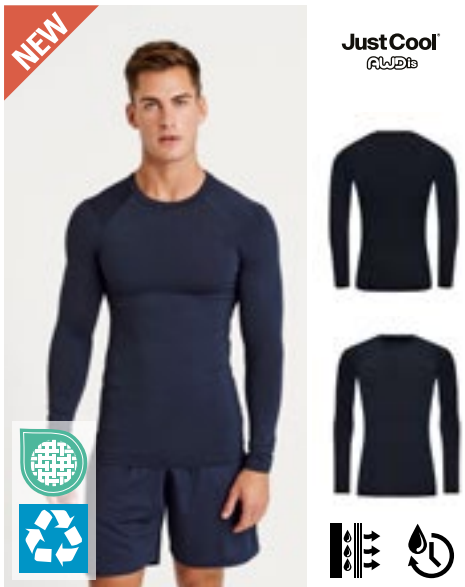

Just Cool
RWD

JC232 | JC232 Active Recycled Baselayer

91% Polyester / 9% Elastaan
XS, S, M, L, XL, XXL
160 g/m²

Just Cool

ARCTIC WHITE	FRENCH NAVY	JET BLACK

Gerecycleerd polyester | Slanke snit | Ergonomische pasvorm die slijtagegevoelige oppervlakken vermijdt | Lange mouwen voor warmte | Zweetafvoerende en sneldrogend | 4-weg rekbaarheid | Lichtgewicht | Afscheurbaar etiket