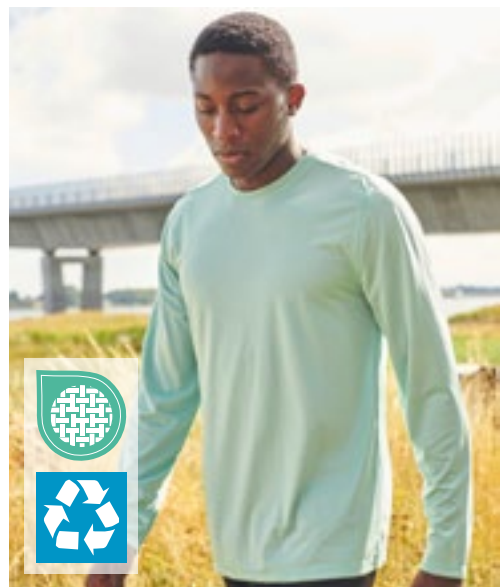

Neutral®
Certified Responsibility™

NER61050 | R61050 **Recycled Performance Long Sleeve T-Shirt**

100% Polyester
S, M, L, XL, XXL, 3XL
155 g/m²

Neutral

BLACK	DUSTY MINT	LIME	NAVY
WHITE	YELLOW		

100% gerecycleerd polyester | Sneldrogend | Klassieke snit met lange mouwen | Flatlock-naden