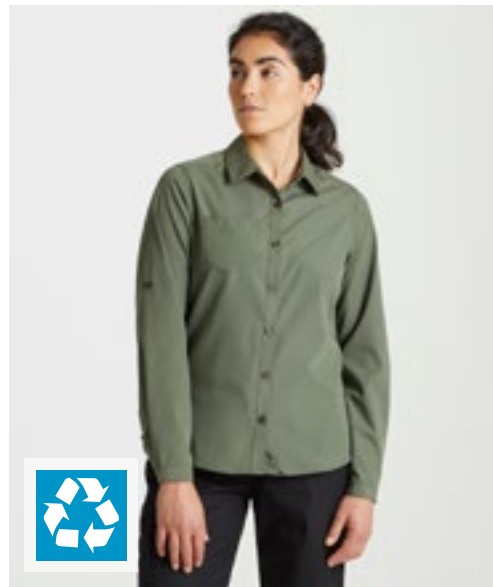

CES002 | CES002 **Expert Womens Kiwi Long Sleeved Shirt**

CRAGHOPPERS
EXPERT