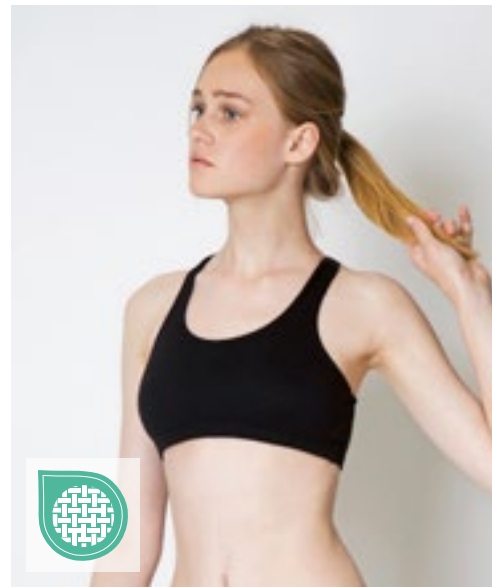

nath

NH285 | ONLY

Double Layer Sport Top Only

95% Katoen / 5% Elastaan

S, M, L

180 g/m²

Nath

Dubbellaags sport topje | Kriskrasbanden aan de achterkant