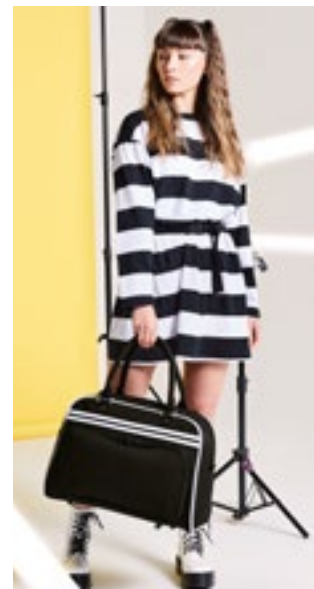

BagBase

100% Polyester
19 x 35 x 12 cm

100% Polyester
54 x 28 x 25 cm

BG75 | BG75 **Retro Bowling Bag**

100% Polyester
44 x 31 x 25 cm

BagBase

BagBase

BagBase

BLACK	BLACK/BLACK
BRIGHT ROYAL	CLASSIC RED
FRENCH NAVY	FUCHSIA
GREY MARL	ICE GREY
LIME GREEN	ORANGE

BLACK	BRIGHT ROYAL	CLASSIC RED
FRENCH NAVY	FUCHSIA	

BLACK/FUCHSIA	BLACK/WHITE
BRIGHT ROYAL/WHITE	CLASSIC RED/WHITE
FRENCH NAVY/WHITE	

600D/420D Polyester Combinatie | Waterbestendige stof | Veeg het interieur schoon | Achterzakken van mesh | Authentiek metalen ventilatieoogje | Handgreep | Inhoud: 8 liter | Levering zonder inhoud / decoratie

600D Polyester | Afneembare verstelbare schouderriem met pad | Zakken met ritssluiting | Inhoud: 26 liter | Gevoerde handgreep | Levering zonder inhoud / decoratie

600D Polyester | Handgrepen uit dezelfde stof | Binnenzakken van mesh | Voorvak met ritssluiting | Inhoud: 23 liter | Binnenzak met ritssluiting | Kan met de hand of over de schouder gedragen worden | Retro stijl | Interne plint | Beschermende voetjes | Contrastdetails | Levering zonder inhoud / decoratie