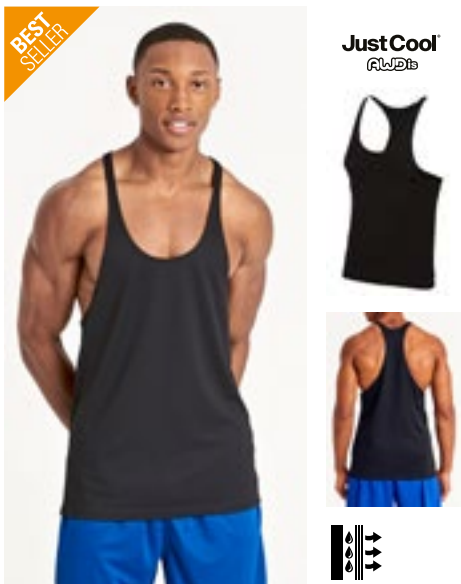

JC009 | JC009 **Cool Muscle Vest**

100% Polyester
S, M, L, XL, XXL
140 g/m² Just Cool

ARCTIC WHITE	JET BLACK

Active fit | Dunne schouderbanden voor bewegingsvrijheid | AWDIs ,eigen Neoteric™ textuurweefsel met inherente wickability | Rechte zoom voor en achter | Binding van dezelfde stof rond de hals en armsgaten | Eenvoudig afscheurlabel maakt het perfect voor rebranding