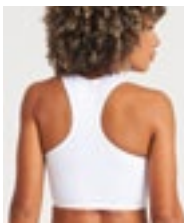

BEST SELLER

JustCool AWDIs

JC017 | JC017

**Women's Cool Sports Crop Top**

90% Nylon / 10% Elastaan

XXS, XS, S, M, L, XL

250 g/m<sup>2</sup>

Just Cool