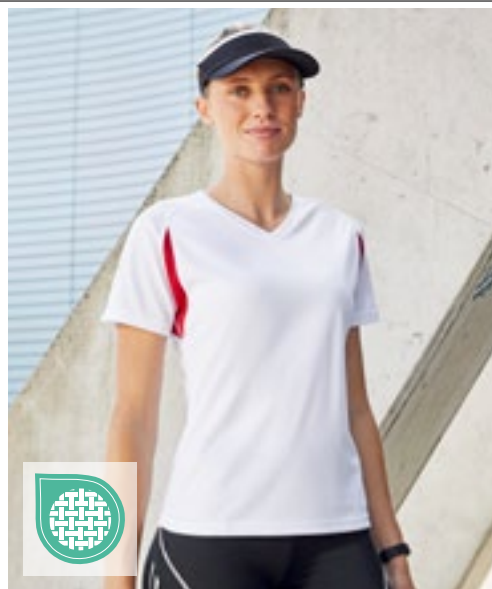

JAMES & NICHOLSON
by dairjer

JN316 | JN316 **Ladies' Running-T**

100% Polyester
XS, S, M, L, XL, XXL
140 g/m²

James&Nicholson

FLUO YELLOW/BLACK	ORANGE/BLACK	RED/BLACK
ROYAL/BLACK	ROYAL/WHITE	WHITE/RED
WHITE/ROYAL	WHITE/WHITE	YELLOW/BLACK

TOPCOOL®-polyester | Functioneel loopshirt | Luchtdoorlatend | Vochtafvoer | Sneldrogend | Lichtgewicht en comfortabel | Contrast inzetstukken van mesh | Modieuze reflecterende transfer op de rug | Licht getailleerd | V-hals