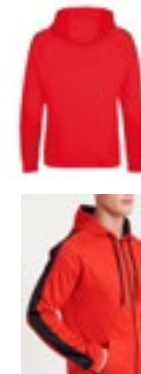

100% Polyester
S, M, L, XL, XXL, 3XL
200 g/m²

Just Hoods

FIRE RED/JET BLACK JET BLACK/ARCTIC WHITE JET BLACK/FIRE RED
OXFORD NAVY/ARCTIC WHITE STEEL GREY (SOLID)/JET BLACK

Sportieve pasvorm | Hoodie met volledige contrasterende kunststof rits | Tweedraads gestikte boord | Raglanmouwen met contrastpaneel | Contrast trekorden | Capuchon met drie panelen en contrasterende binnenkant | Geborstelde fleece aan de binnenzijde | Eenvoudig afscheurbaar etiket | Split kangoeroezak