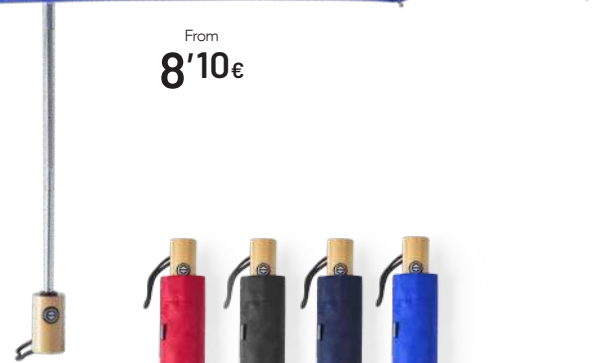

AUTOMATIC OPENING AND CLOSING