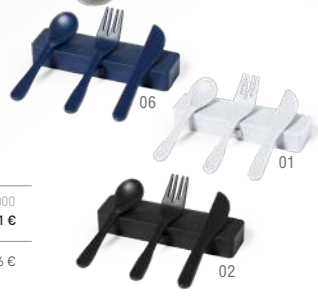

06

01

02

From **4'90€**

New