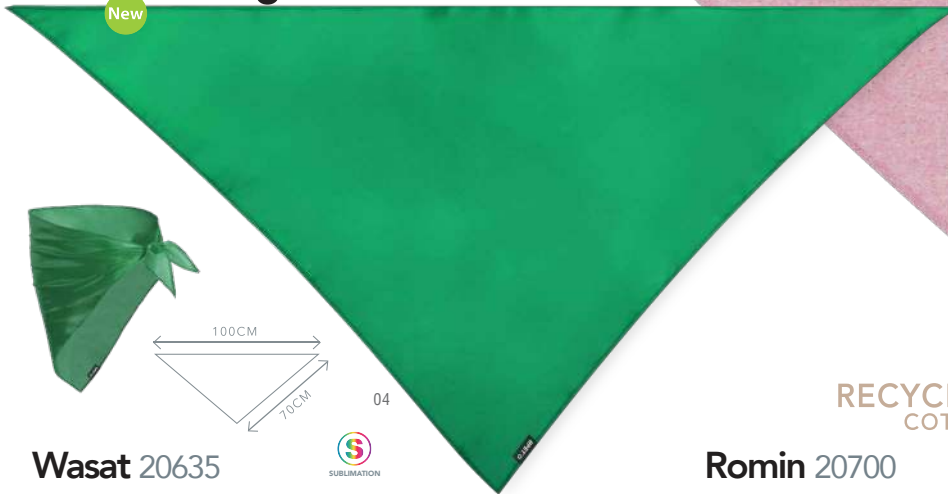

# neckerchief

RECYCLED COTTON 

RPET 

From **1'37€**

New

RPET 

From **0'47€**

New