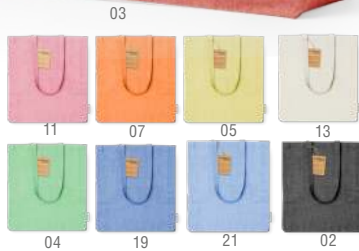

New

From
1'62€

140 g/m²

Bestla 20770

Bag. 100% Recycled Cotton 140 g/ m².
Tasche. 100% Recycling Baumwolle 140 g/ m².
Sac. 100% Coton Recyclé 140 g/ m².

MS_BAG_11815 38 x 42 x 8 cm 100/20
Print Code: F(6), N(8), O, P

-500	+500	+2000	+5000
1,79 €	1,73 €	1,67 €	1,62 €

1 COLOR PRINTING*

0,73 € 0,63 € 0,55 € 0,45 €

New

From
1'95€

220 g/m²

Bonillo 20755

Bag. 100% Recycled Cotton 220 g/ m².
Tasche. 100% Recycling Baumwolle 220 g/ m².
Sac. 100% Coton Recyclé 220 g/ m².
Tas. 100% Gerecycled Katoen 220 g/ m².

50 x 36 x 12 cm 100/50
Print Code: F(6), N(8), O, P

-500	+500	+2000	+5000
2,20 €	2,10 €	2,05 €	1,95 €

1 COLOR PRINTING*

0,73 € 0,63 € 0,55 € 0,45 €

RECYCLED COTTON

From
2'45€

From
3'60€ New

240 g/m²

140 g/m²

300 g/m²

Framos 1816

Bag. 100% Recycled Cotton 240 g/ m².
Tasche. 100% Recycling Baumwolle 240 g/ m².
Sac. 100% Coton Recyclé 240 g/ m².
Tas. 100% Gerecycled Katoen 240 g/ m².

45 x 35 x 14 cm 100/10
Print Code: F(6), N(8), O, P

-500	+500	+2000	+5000
3,55 €	3,45 €	3,35 €	3,20 €

1 COLOR PRINTING*

0,73 € 0,63 € 0,55 € 0,45 €

02

Periad 1815

Bag. 100% Recycled Cotton 140 g/ m².
Tasche. 100% Recycling Baumwolle 140 g/ m².
Sac. 100% Coton Recyclé 140 g/ m².
Tas. 100% Gerecycled Katoen 140 g/ m².

50 x 38 x 15 cm 150/25
Print Code: F(6), N(8), O, P

-500	+500	+2000	+5000
2,75 €	2,65 €	2,55 €	2,45 €

1 COLOR PRINTING*

0,73 € 0,63 € 0,55 € 0,45 €

NEW COLOR

Yaponic 21134

Bag. 100% Recycled Cotton 300 g/ m².
Tasche. 100% Recycling Baumwolle 300 g/ m².
Sac. 100% Coton Recyclé 300 g/ m².
Tas. 100% Gerecycled Katoen 300 g/ m².

37 x 39 x 18 cm 50/10
Print Code: F(6), N(8), O, P

-500	+500	+2000	+5000
4 €	3,90 €	3,75 €	3,60 €

1 COLOR PRINTING*

0,73 € 0,63 € 0,55 € 0,45 €